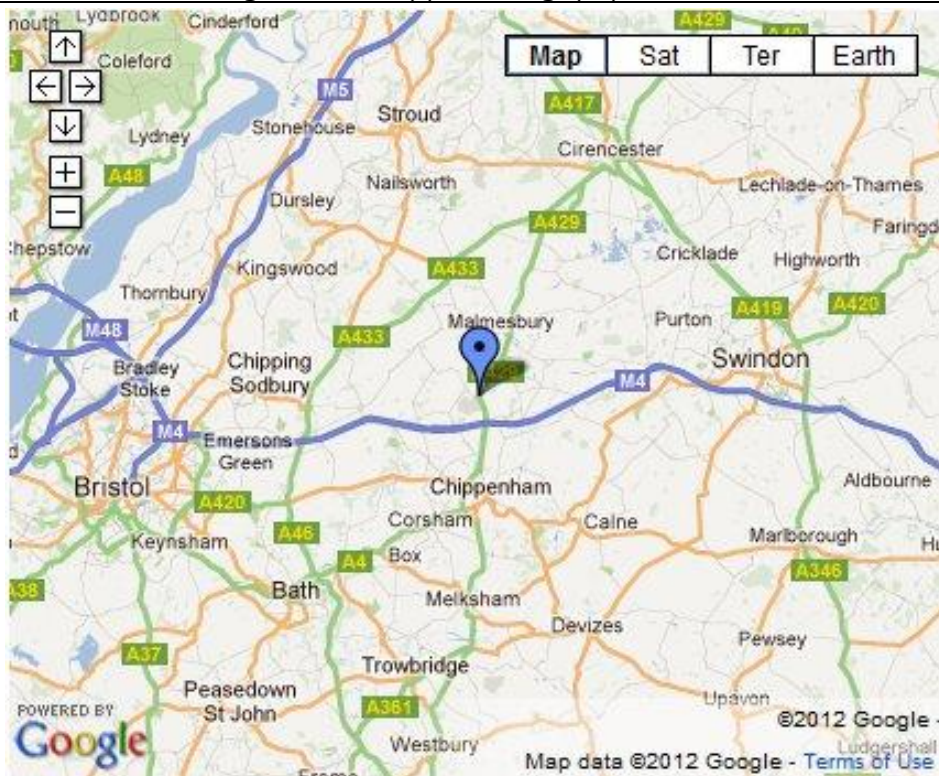

On the day-or before **CALL 0870 609 2007** or email dcw@mybikejumble.net

Directions from the SOUTH [3min from M4]

From J17 - M4 motorway, head north for Malmesbury on the A429 turning Right at first crossroads for Great Somerford and Upper Seagry. In village of Upper Seagry, turn Left for Malmesbury and Startley. Hall is 300mtrs on Right.

Directions from the NORTH

Head south for J17 - M4 motorway on the A429 towards Chippenham. After Malmesbury, turn Left into Grange Lane for Startley and Upper Seagry. Hall is nearly 3miles on Left.

Satnav Users

We are located in the village hall in Upper Seagry, postcode **SN15 5HD**.

**Blue and White
cones on the
roadside indicate
position of hall**

You can find bikes4Africa on facebook